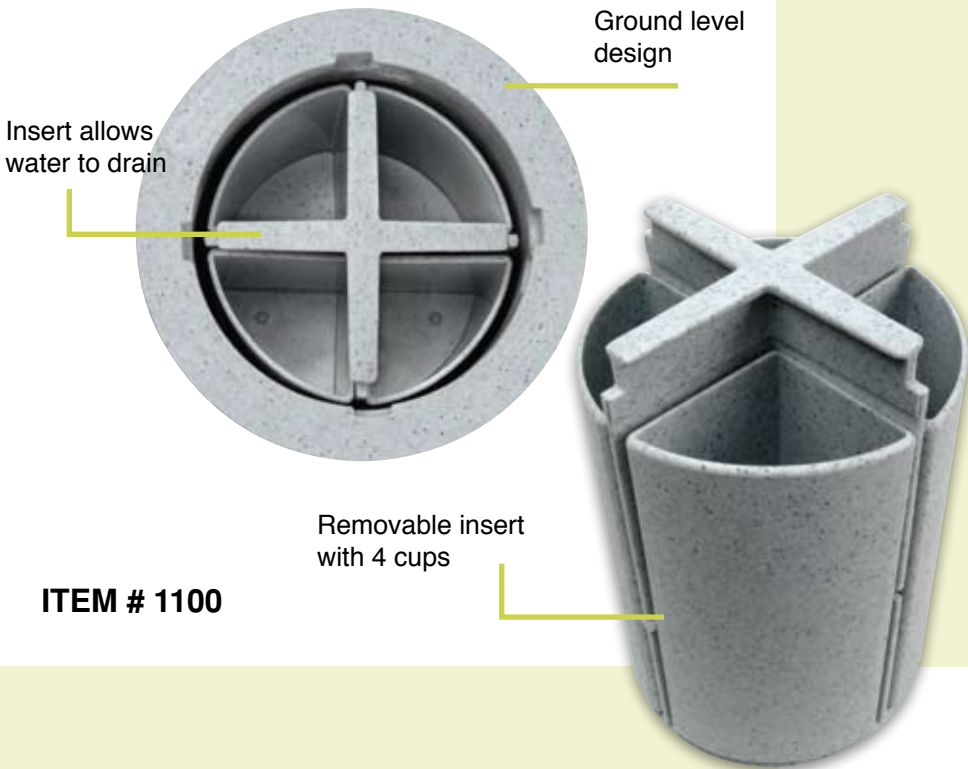

Fresh Flower Cemetery Vase
Ultra-durable ground level vase is
manufactured from commercial grade
polymers for years of trouble-free use.

Cemetery Vase

ITEM # 1100

The flush to the ground design withstands
damage from mowers, maintenance equipment
and foot traffic.

Unique ground level design features:

- Ultra-durable material for years of use.
- Ground level design reduces damage and discourages vandalism and theft.
- Removeable insert with four water cups keeps flowers fresher longer.
- Earth-tone color palette, choose from: earth brown, olive green or grey granite.
- Easy to install.

Great value! Durability, design and function at
an affordable price.

Temporary Cross Grave Marker

- A high quality temporary grave marker that is also a treasured keepsake.
- Made of commercial grade polymer resin with a marble-like appearance.
- Can be ordered with blank color matching labels to personalize the name of the deceased.