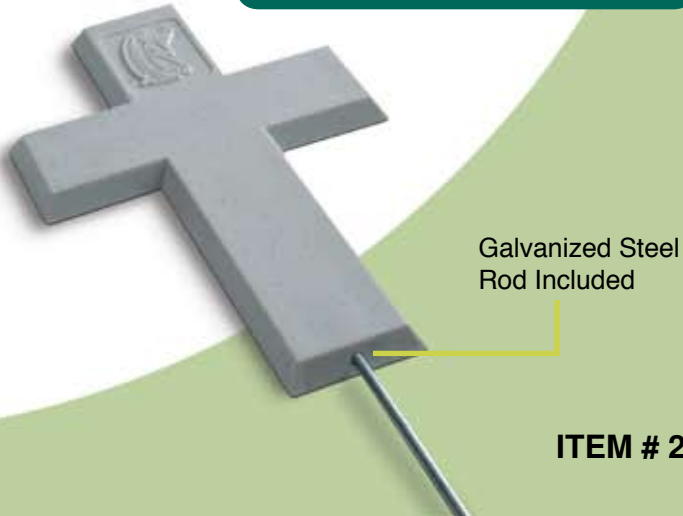

Cross Grave Marker