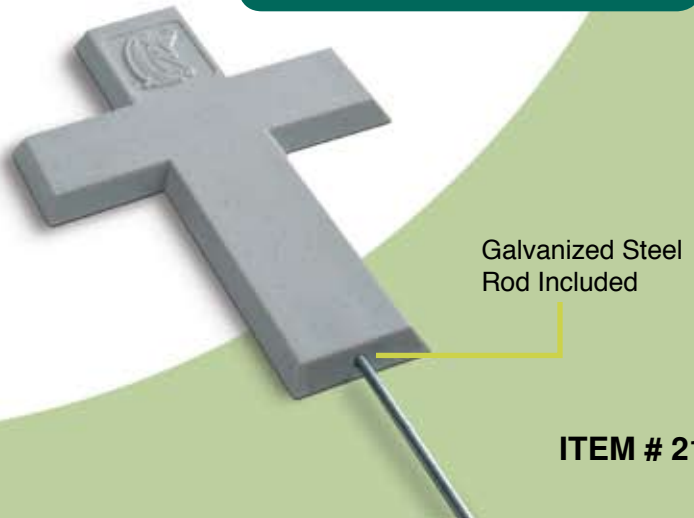

Cross Grave Marker