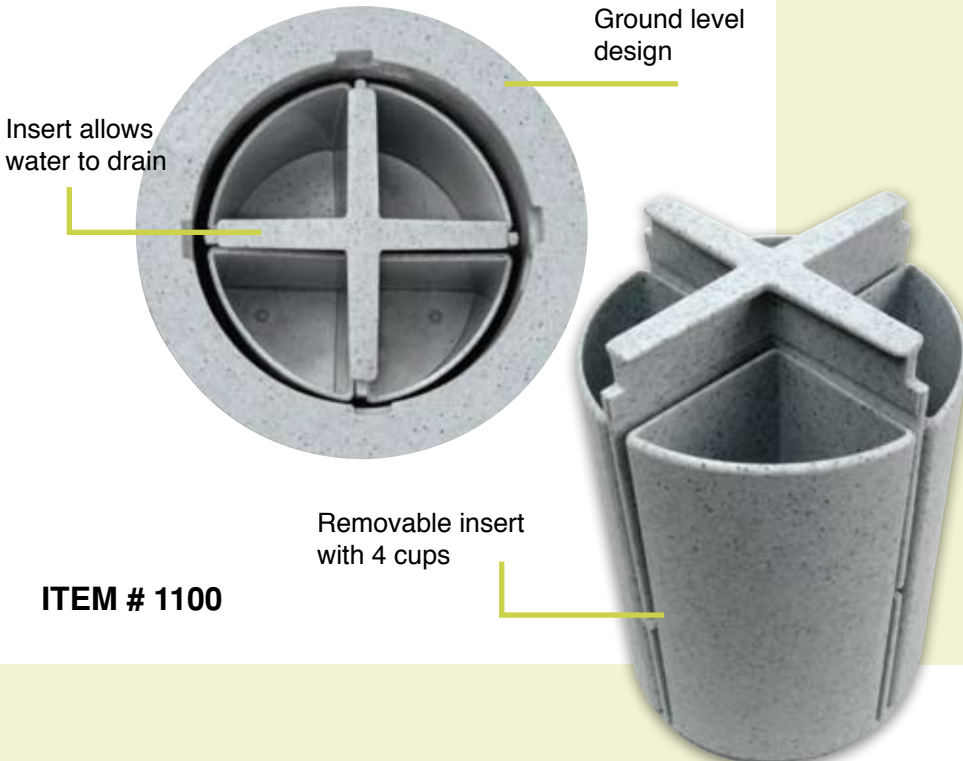

Fresh Flower Cemetery Vase
Ultra-durable ground level vase is
manufactured from commercial grade
polymers for years of trouble-free use.

Cemetery Vase

The flush to the ground design withstands
damage from mowers, maintenance equipment
and foot traffic.

Unique ground level design features:

- Ultra-durable material for years of use.
- Ground level design reduces damage and discourages vandalism and theft.
- Removeable insert with four water cups keeps flowers fresher longer.
- Earth-tone color palette, choose from: earth brown, olive green or grey granite.
- Easy to install.

Great value! Durability, design and function at
an affordable price.

ITEM # 1100

Temporary Cross Grave Marker

- A high quality temporary grave marker that is also a treasured keepsake.
- Made of commercial grade polymer resin with a marble-like appearance.
- Can be ordered with blank color matching labels to personalize the name of the deceased.